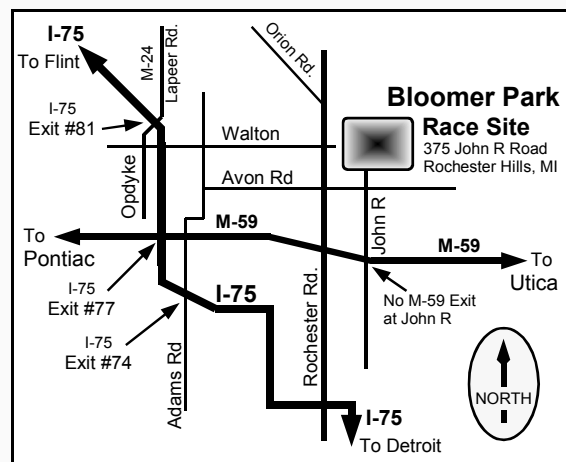

**Support them...  
 they are supporting  
 your FUN!**

**Bloomer Park, 375 John R Road, Rochester Hills, Michigan**

**Directions: Bloomer Park** is at the North end of John R Road in Rochester Hills, Michigan. Take M-59 to Rochester Rd, go north to Avon Rd, then east to John R and take it north to the park.

The Race will be staged from the Hilltop Pavilion back by the sledding hill parking lot.

**Note: \$3 per car fee for park entry.**